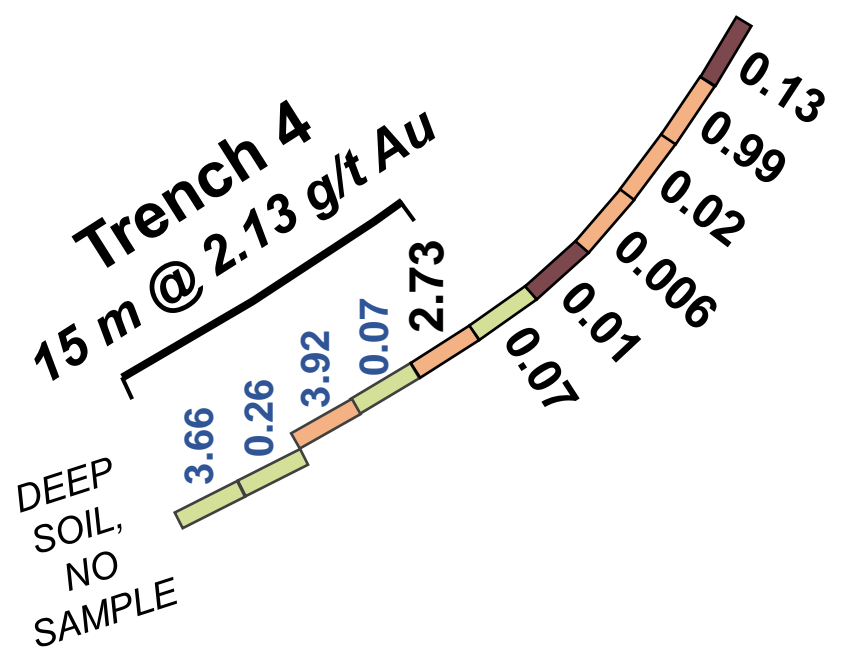

Downpour Target Trench Results

*Previously Reported Trench 1-4 Assays Colored Blue

**All samples are 3.0 meter intervals and reported in grams per tonne gold*

DEEP SOIL, NO SAMPLE