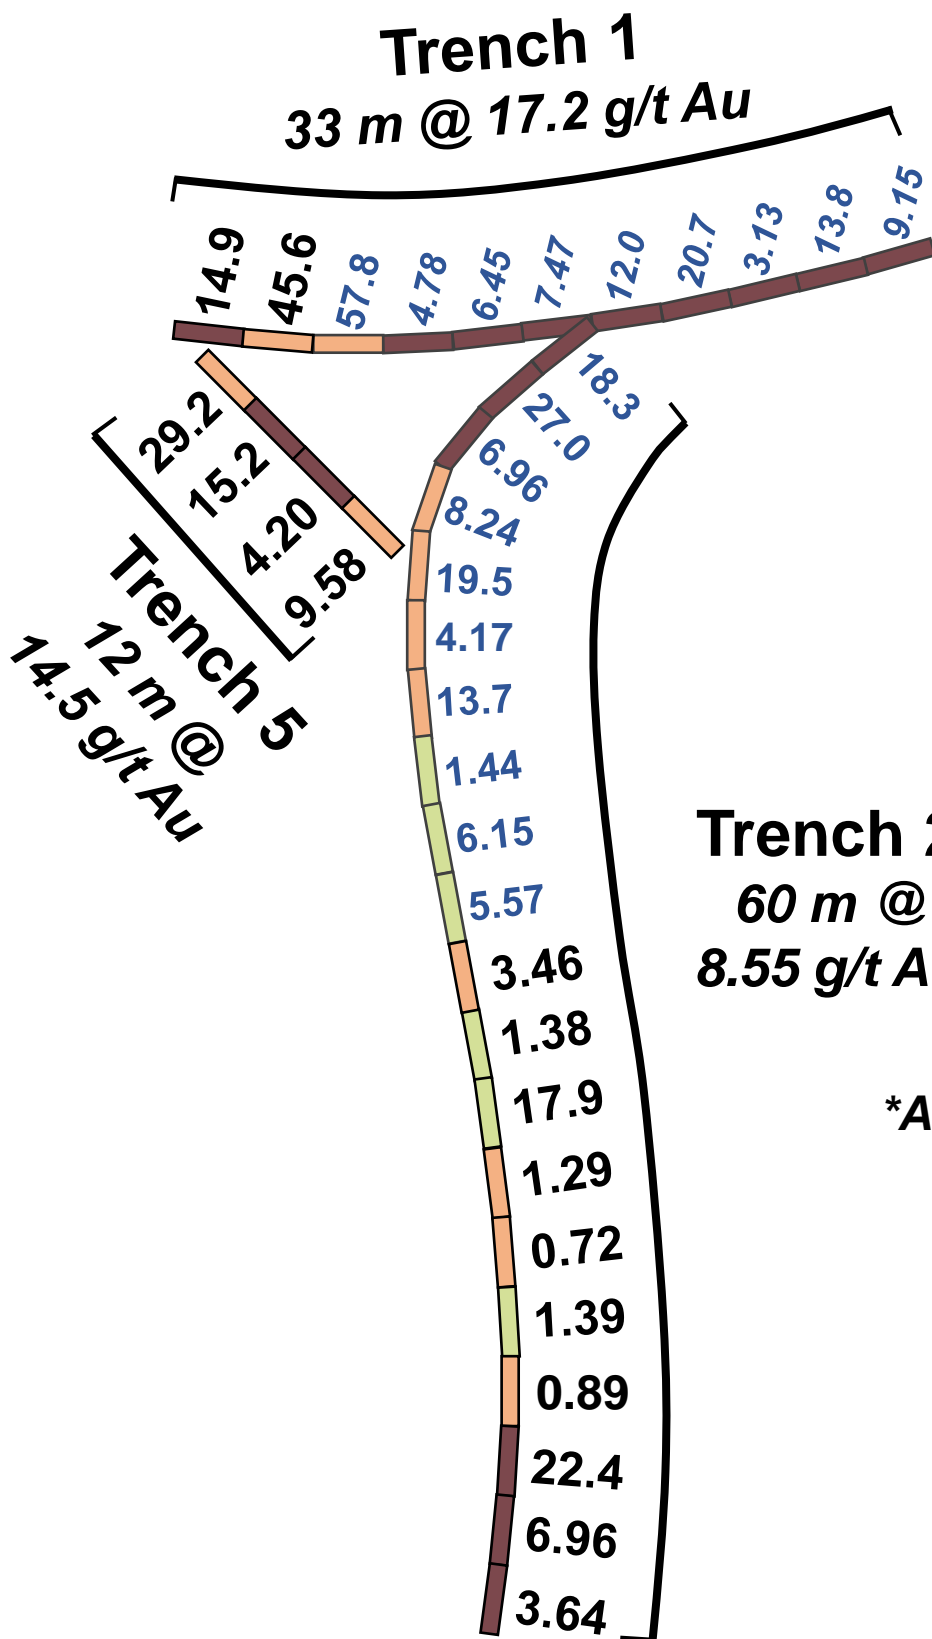

Downpour Target Trench Results

*Previously Reported Trench 1-4 Assays Colored Blue

**All samples are 3.0 meter intervals and reported in grams per tonne gold*

DEEP SOIL, NO SAMPLE