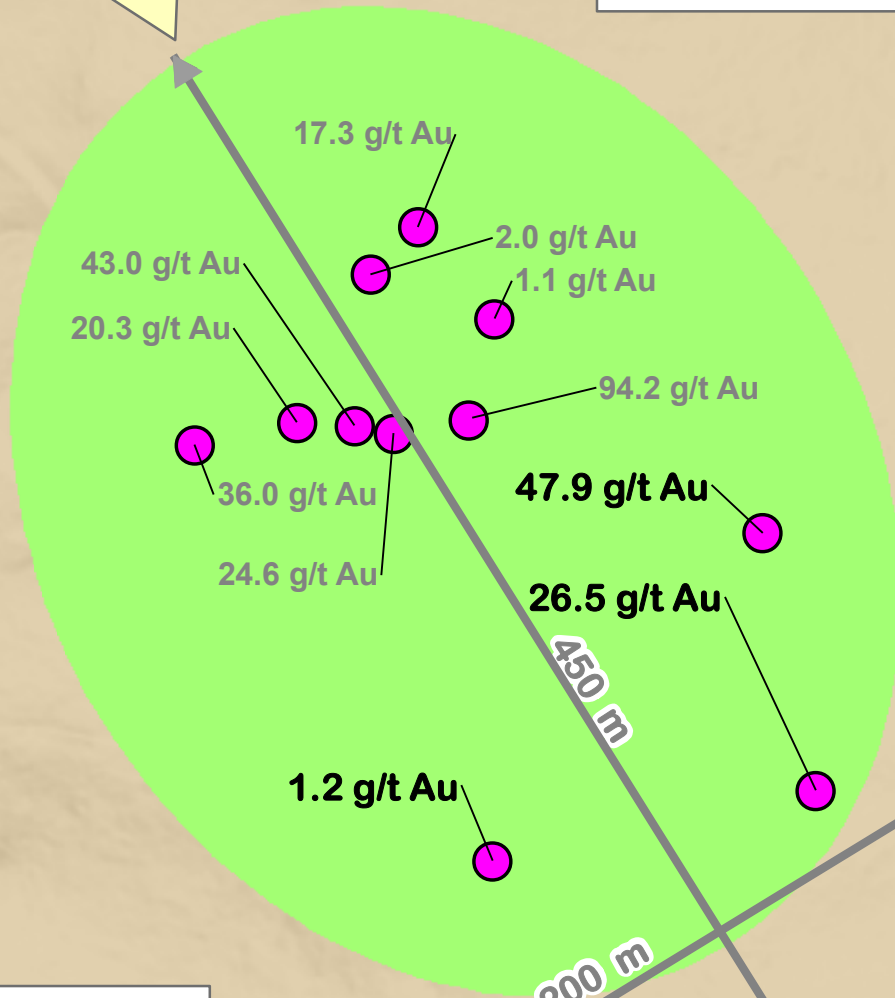

**High Grade Zone averages
28.6 g/t Au & 52.5 g/t Ag in
11 samples**

**SOLITARIO
ZINC CORP.**

Geyser Prospect

Legend

AU_PPB

- below detection
- 5 - 20
- 20 - 50
- 50 - 100
- 100 - 300
- 300 - 500
- 500 - 1000
- > 1 g/t

(this release assays reported in black)

(previous assays reported in grey)

scale 1:1,500 NAD 83 Zone 13 Dec 7, 2022